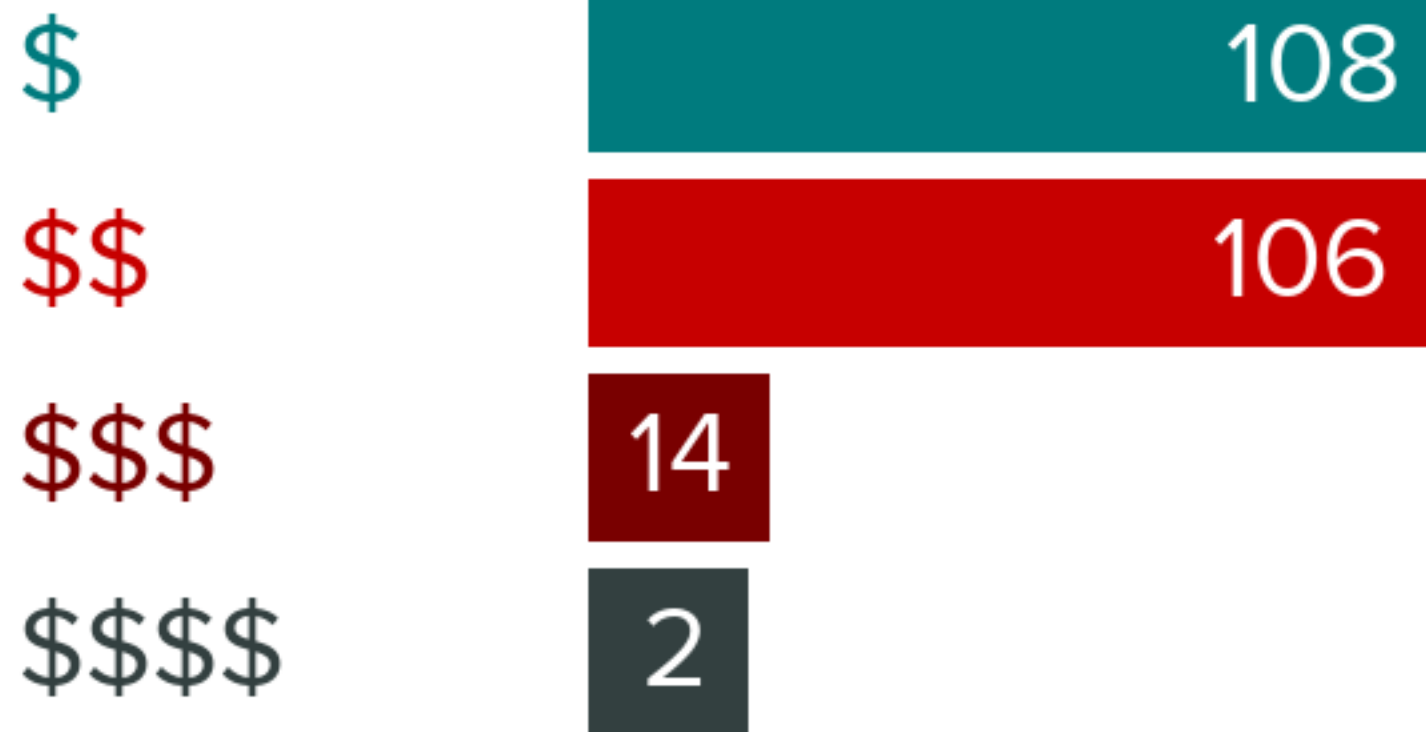

3929 CERRITO AVENUE, OAKLAND, CA 94611

FOOD REPORT

NEIGHBORHOOD EATS

This home is located near **214** moderately priced restaurants and has an **above average** variety of cuisines.

246

WITHIN 5 MILES

GOOD EATS BY CATEGORY